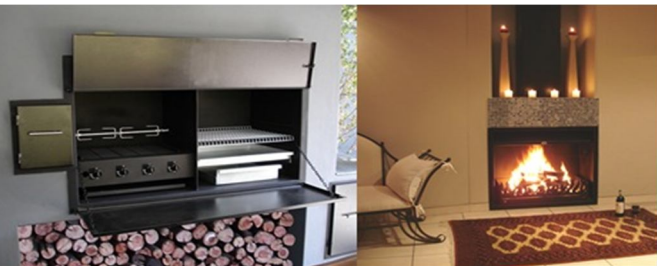

JMW BRAAIS & FIREPLACES - GAUTENG

Tel: 011 894 5687 | Email: mario@jmw.co.za | www.jmw.co.za