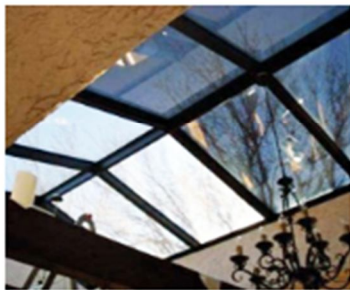

AB TINTING - GAUTENG

CALL: 082 899 2642 | **EMAIL:** info@abtinting.co.za | **www.abtinting.co.za**