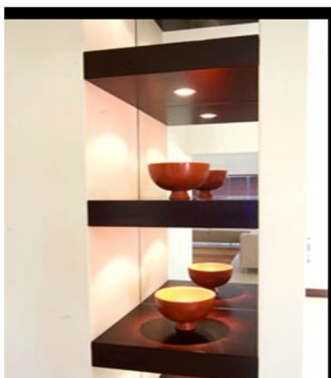

TOTEM DESIGNS - GAUTENG