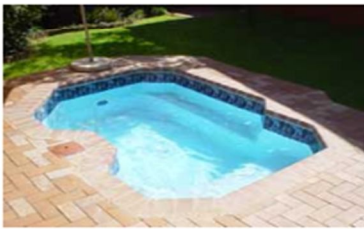

SPLASHPOOL
.CO.ZA

Eight great Splashpool swimming pool options to choose from.
Which swimming pool tickles your family's fancy?

SPLASH POOL - NATIONAL

CALL: 0861 775 274 | EMAIL: info@splashpool.co.za | www.splashpool.co.za